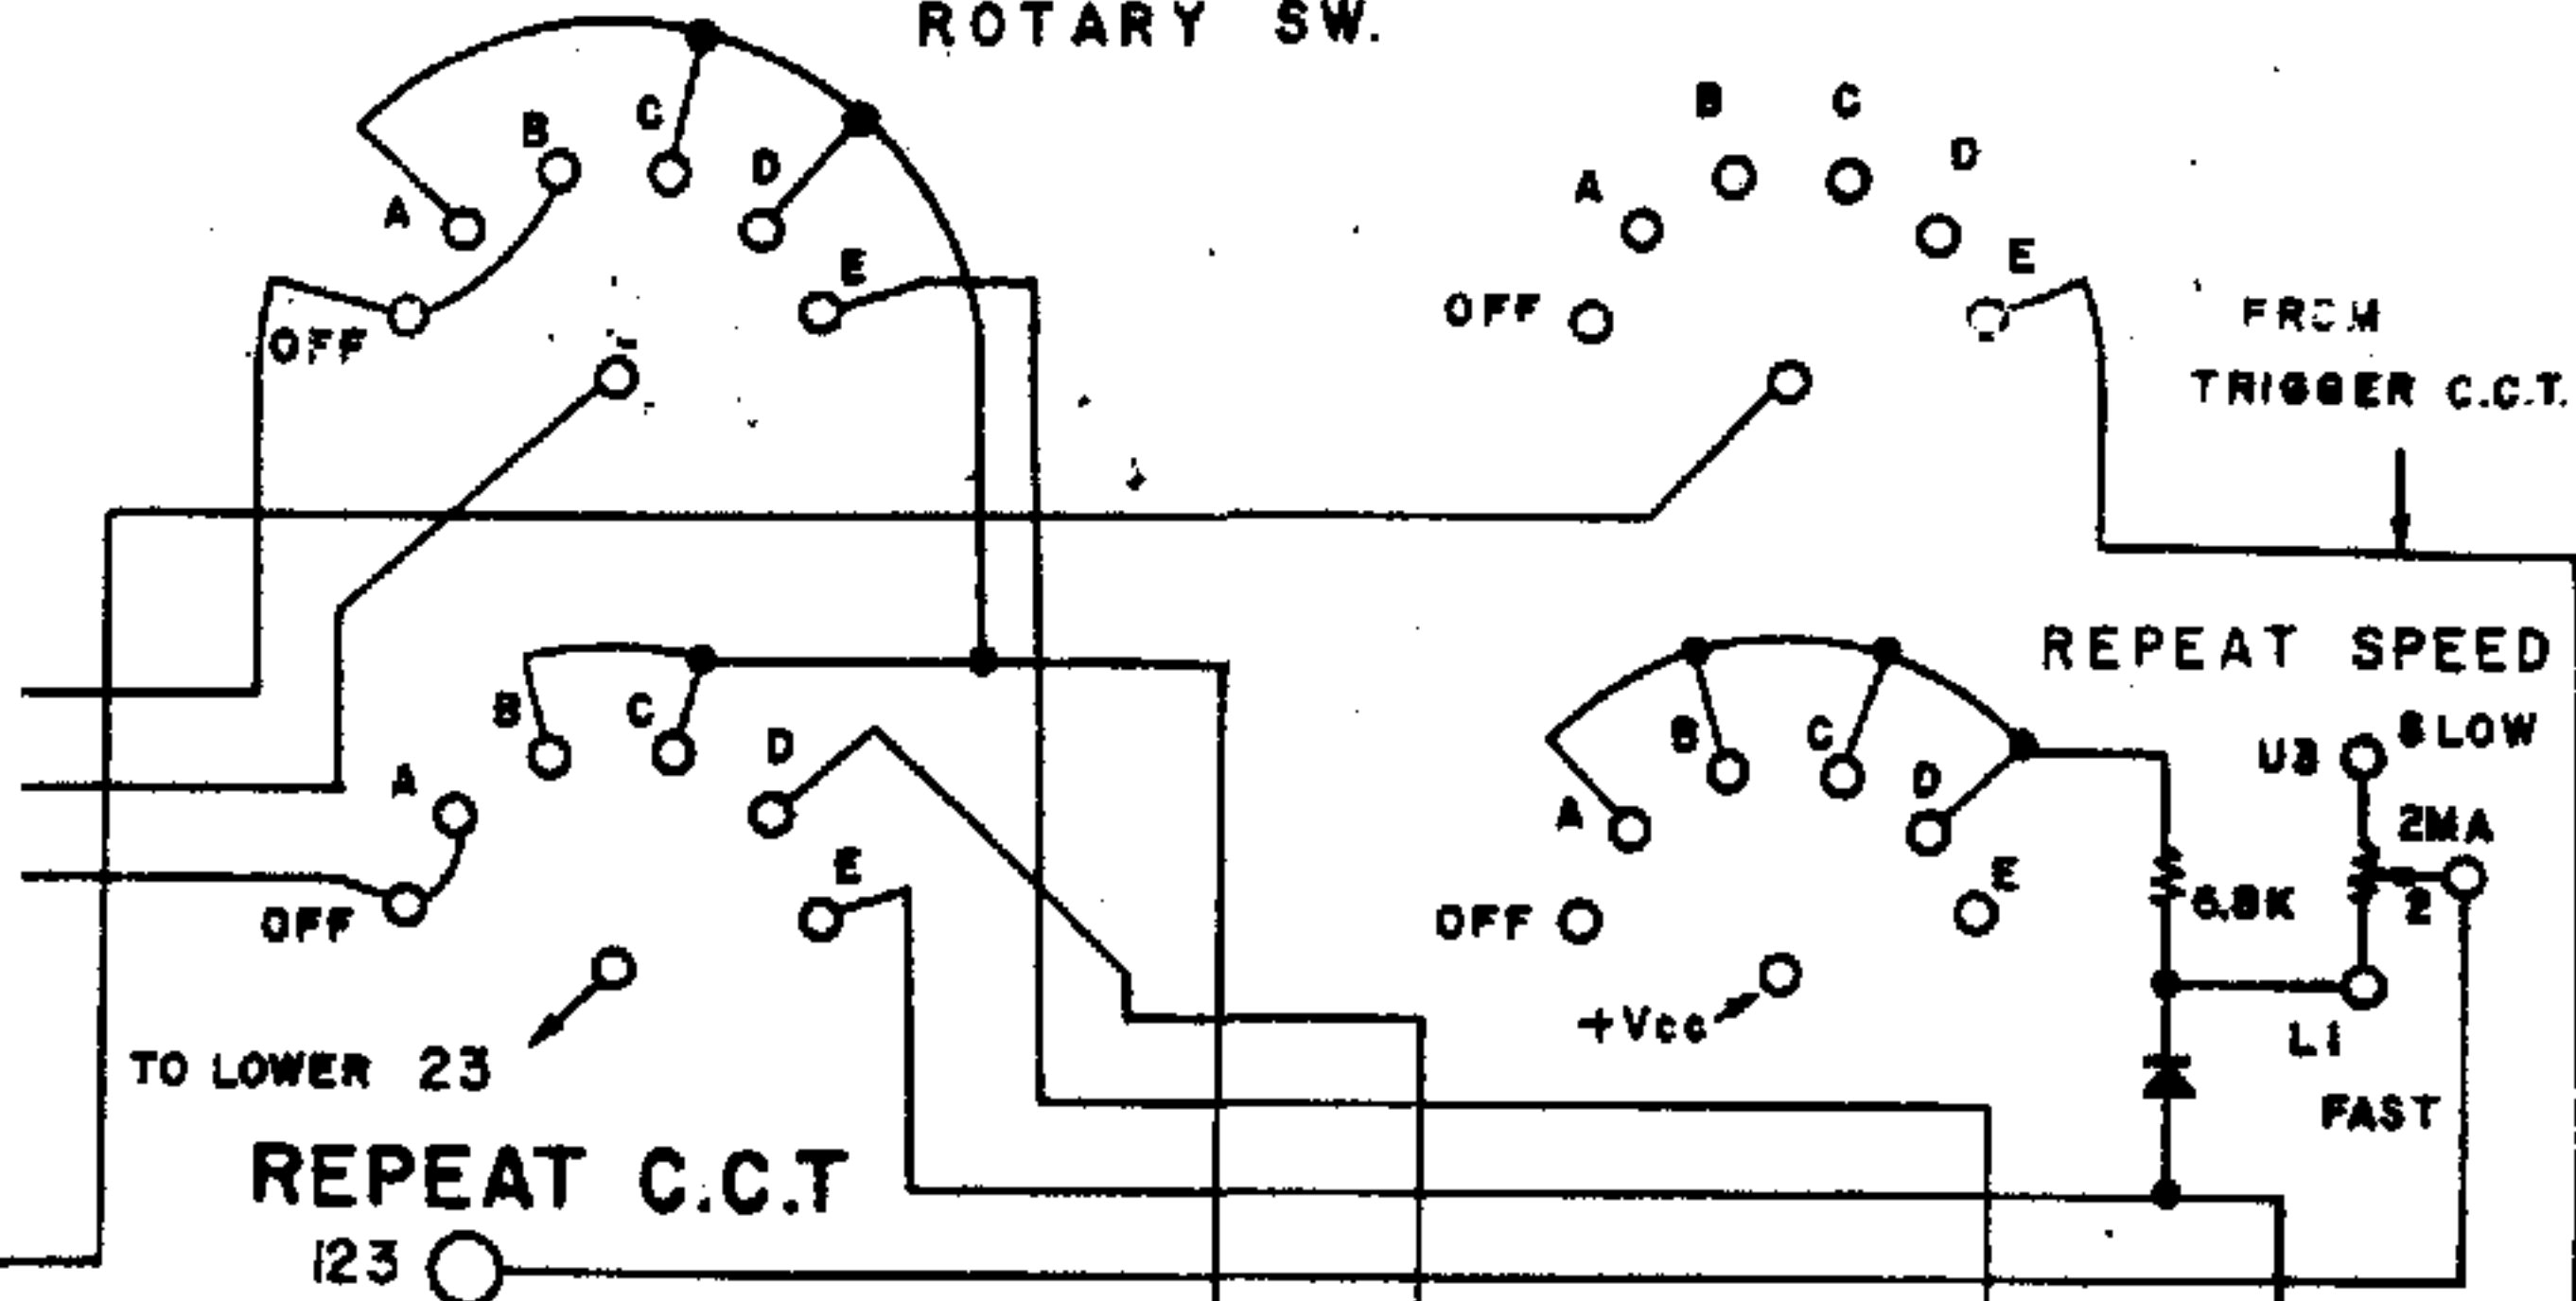

OVER ALL CIRCUIT DIAGRAM KORG 800 DV

ENVELOPE GENERATOR C.C.T TO EXPAND SW. ← 60

KEY BOARD C.C.T

TERMINAL C.C.T

MODE C.C.T

OCTAVE MIXER ROTARY SW.

FROM 103

OCTAVE ROTARY SW.

WAVE MODE
ROTARY SW.

POWER SUPPLY C.C.T

REPEAT MODE
ROTARY SW.

TRIGGER C.C.T