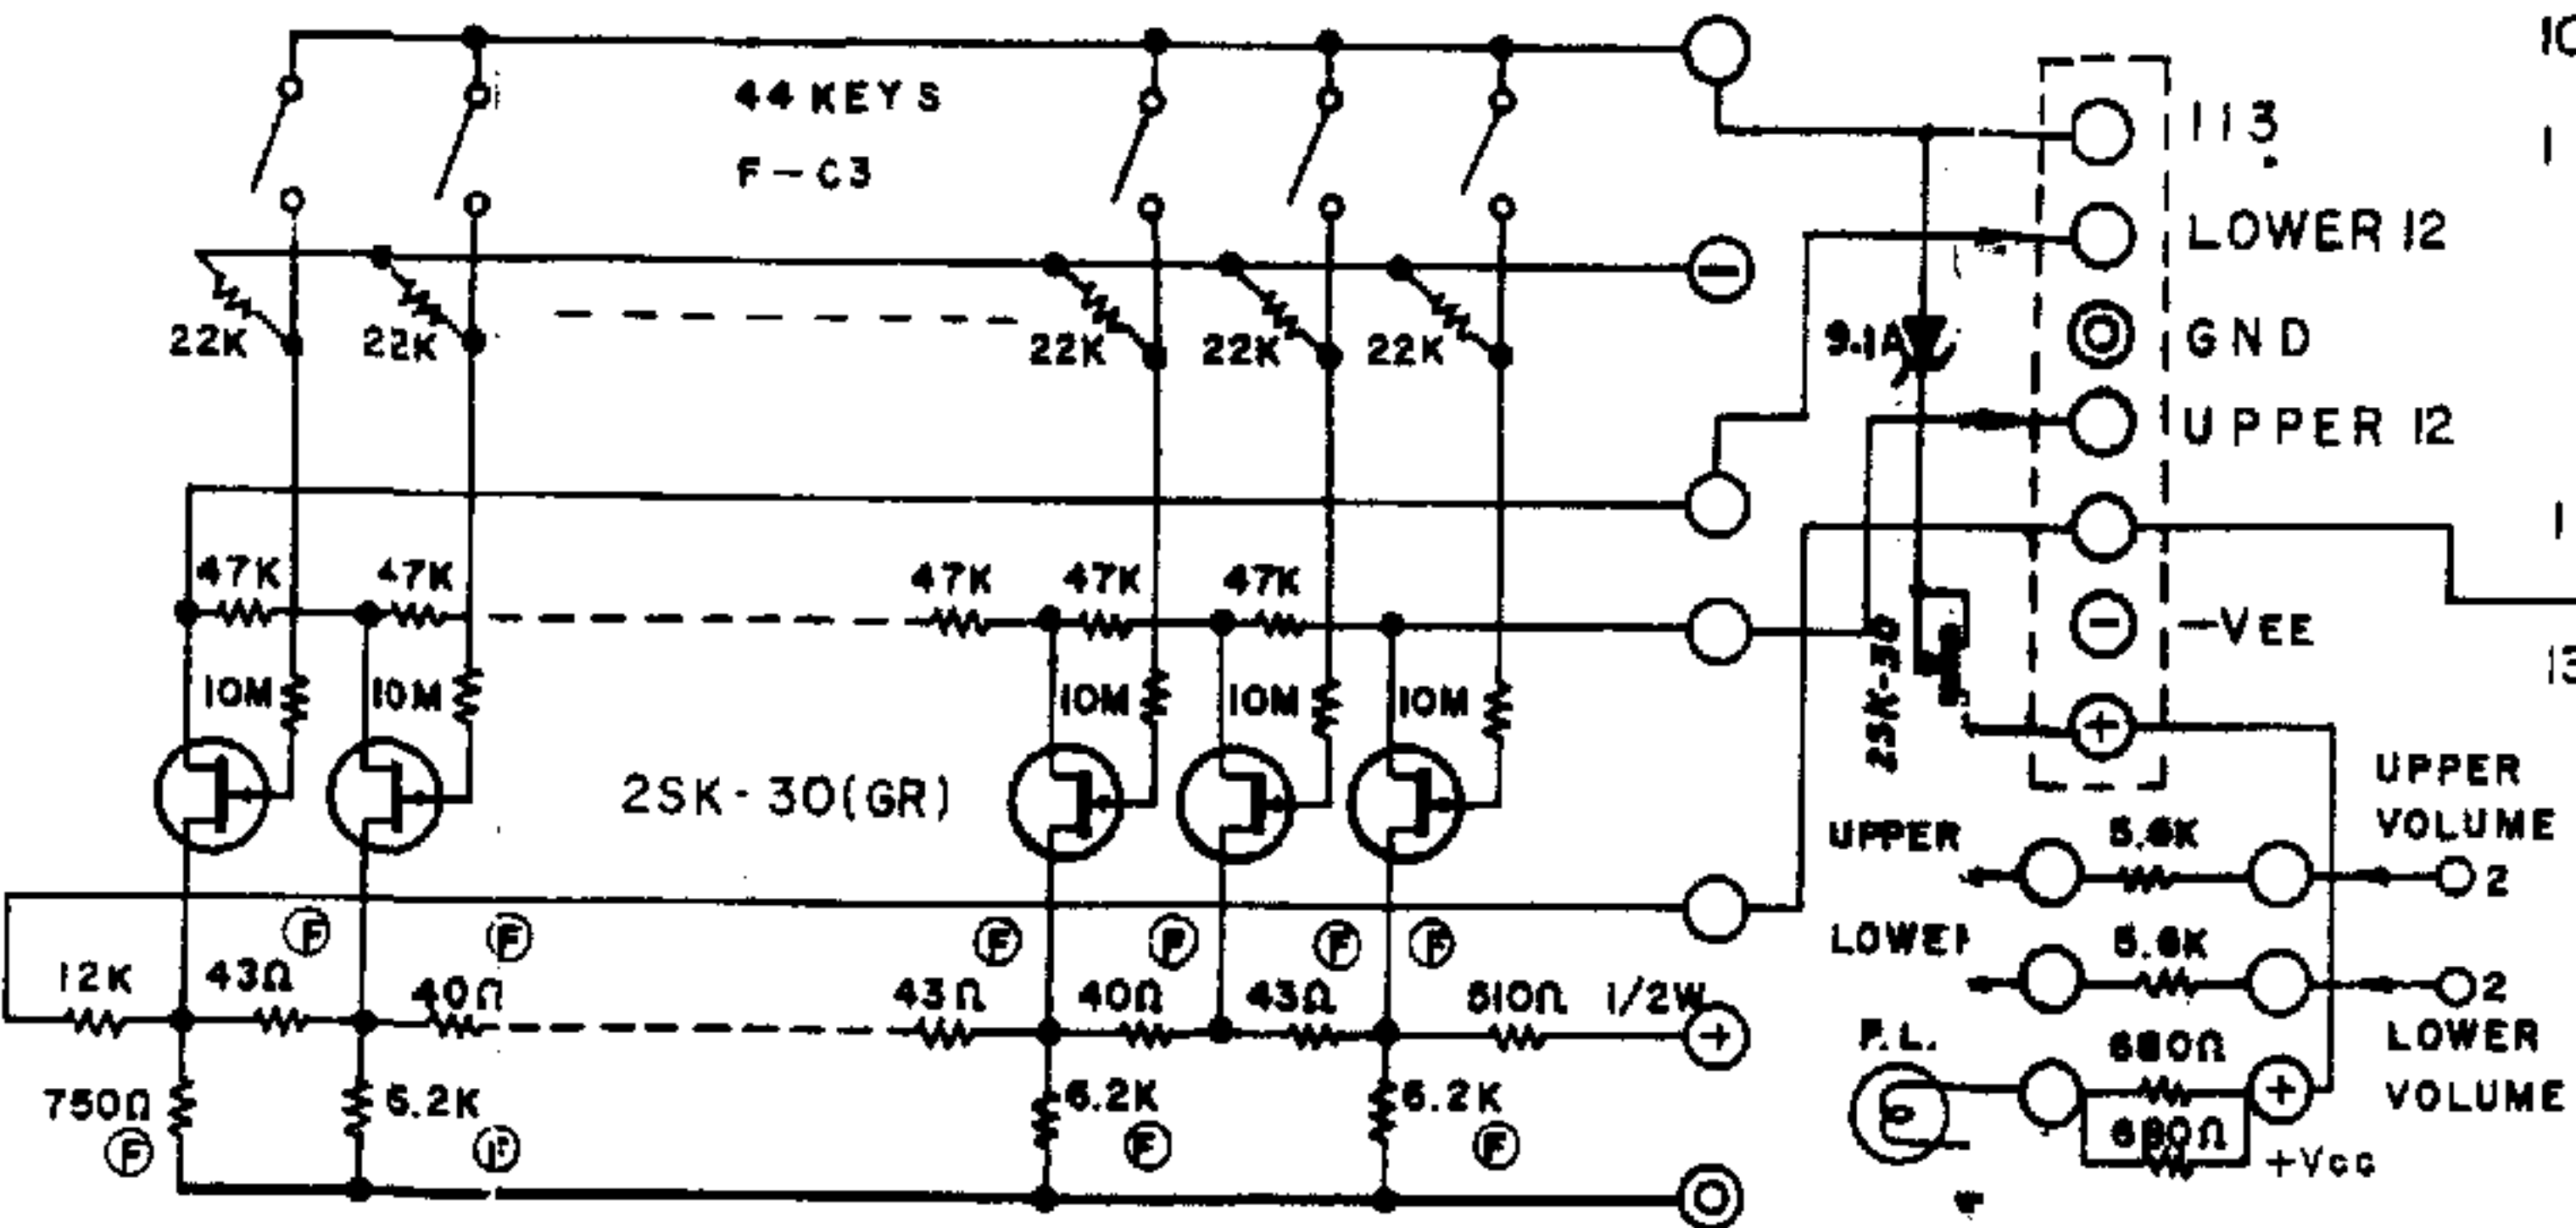

OVER ALL CIRCUIT DIAGRAM KORG 800 DV

ENVELOPE GENERATOR C.C.T TO EXPAND SW. ← 60

KEY BOARD C.C.T

TERMINAL C.C.T

MODE C.C.T

OCTAVE MIXER ROTARY SW.

FROM 103

OCTAVE ROTARY SW.

WAVE MODE
ROTARY SW.

POWER SUPPLY C.C.T

REPEAT MODE
ROTARY SW.

TRIGGER C.C.T