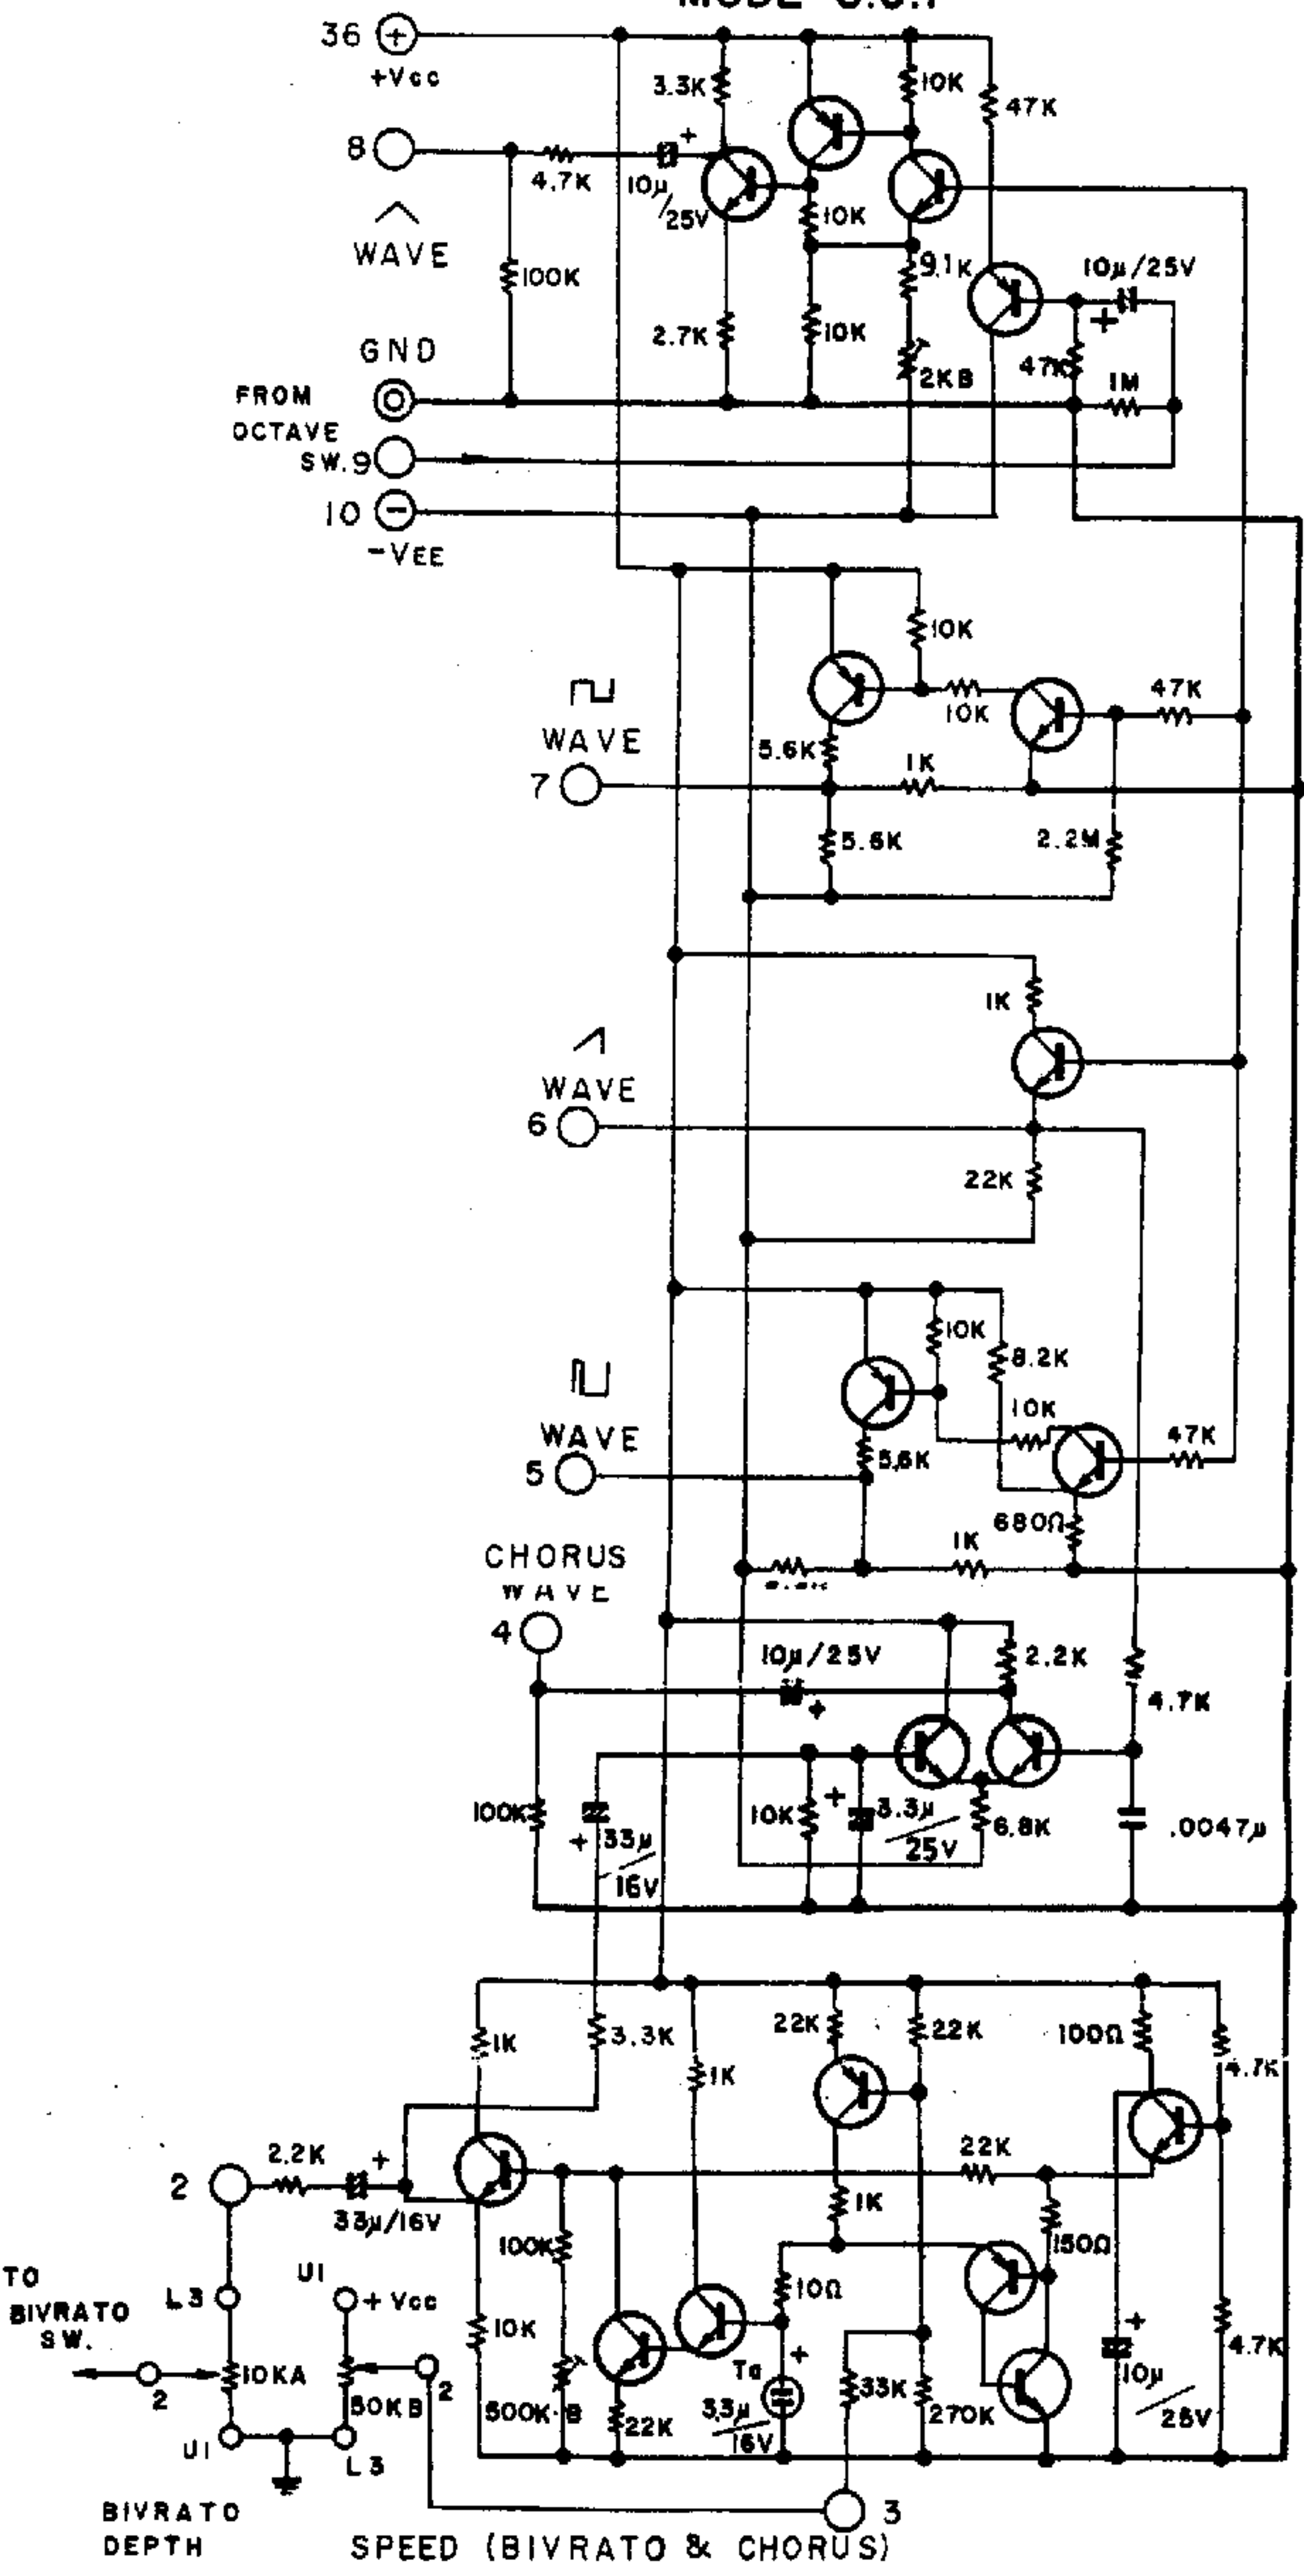

OVER ALL CIRCUIT DIAGRAM KORG 800 DV

ENVELOPE GENERATOR C.C.T TO EXPAND SW. ← 60

KEY BOARD C.C.T

TERMINAL C.C.T

MODE C.C.T

OCTAVE MIXER ROTARY SW.

FROM 103

OCTAVE ROTARY SW.