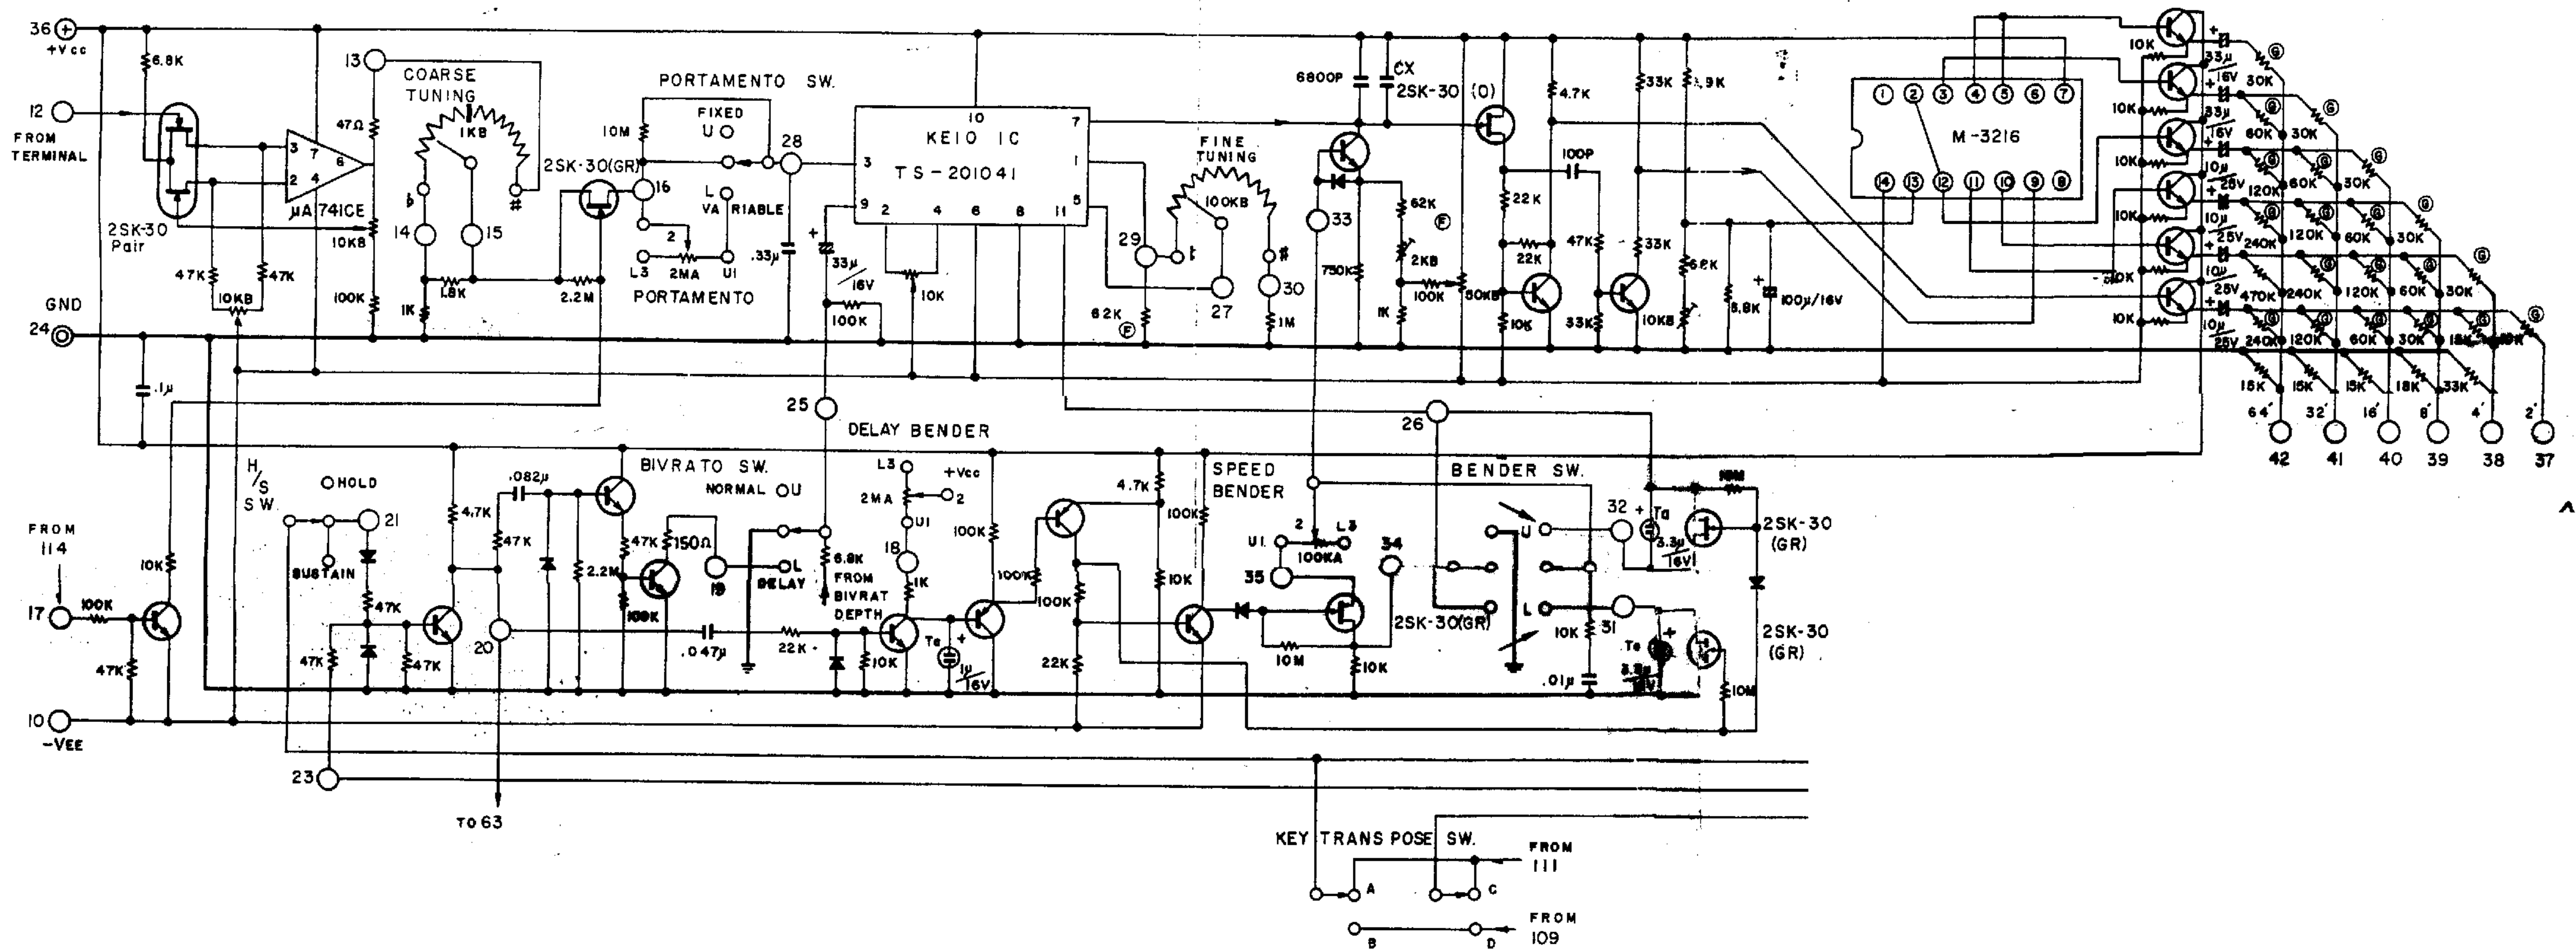

OVER ALL CIRCUIT DIAGRAM KORG 800 DV

ENVELOPE GENERATOR C.C.T TO EXPAND SW. ← 60

KEY BOARD C.C.T

TERMINAL C.C.T

MODE C.C.T

OCTAVE MIXER ROTARY SW.

FROM 103

OCTAVE ROTARY SW.

WAVE MODE
ROTARY SW.

POWER SUPPLY C.C.T

REPEAT MODE
ROTARY SW.

TRIGGER C.C.T