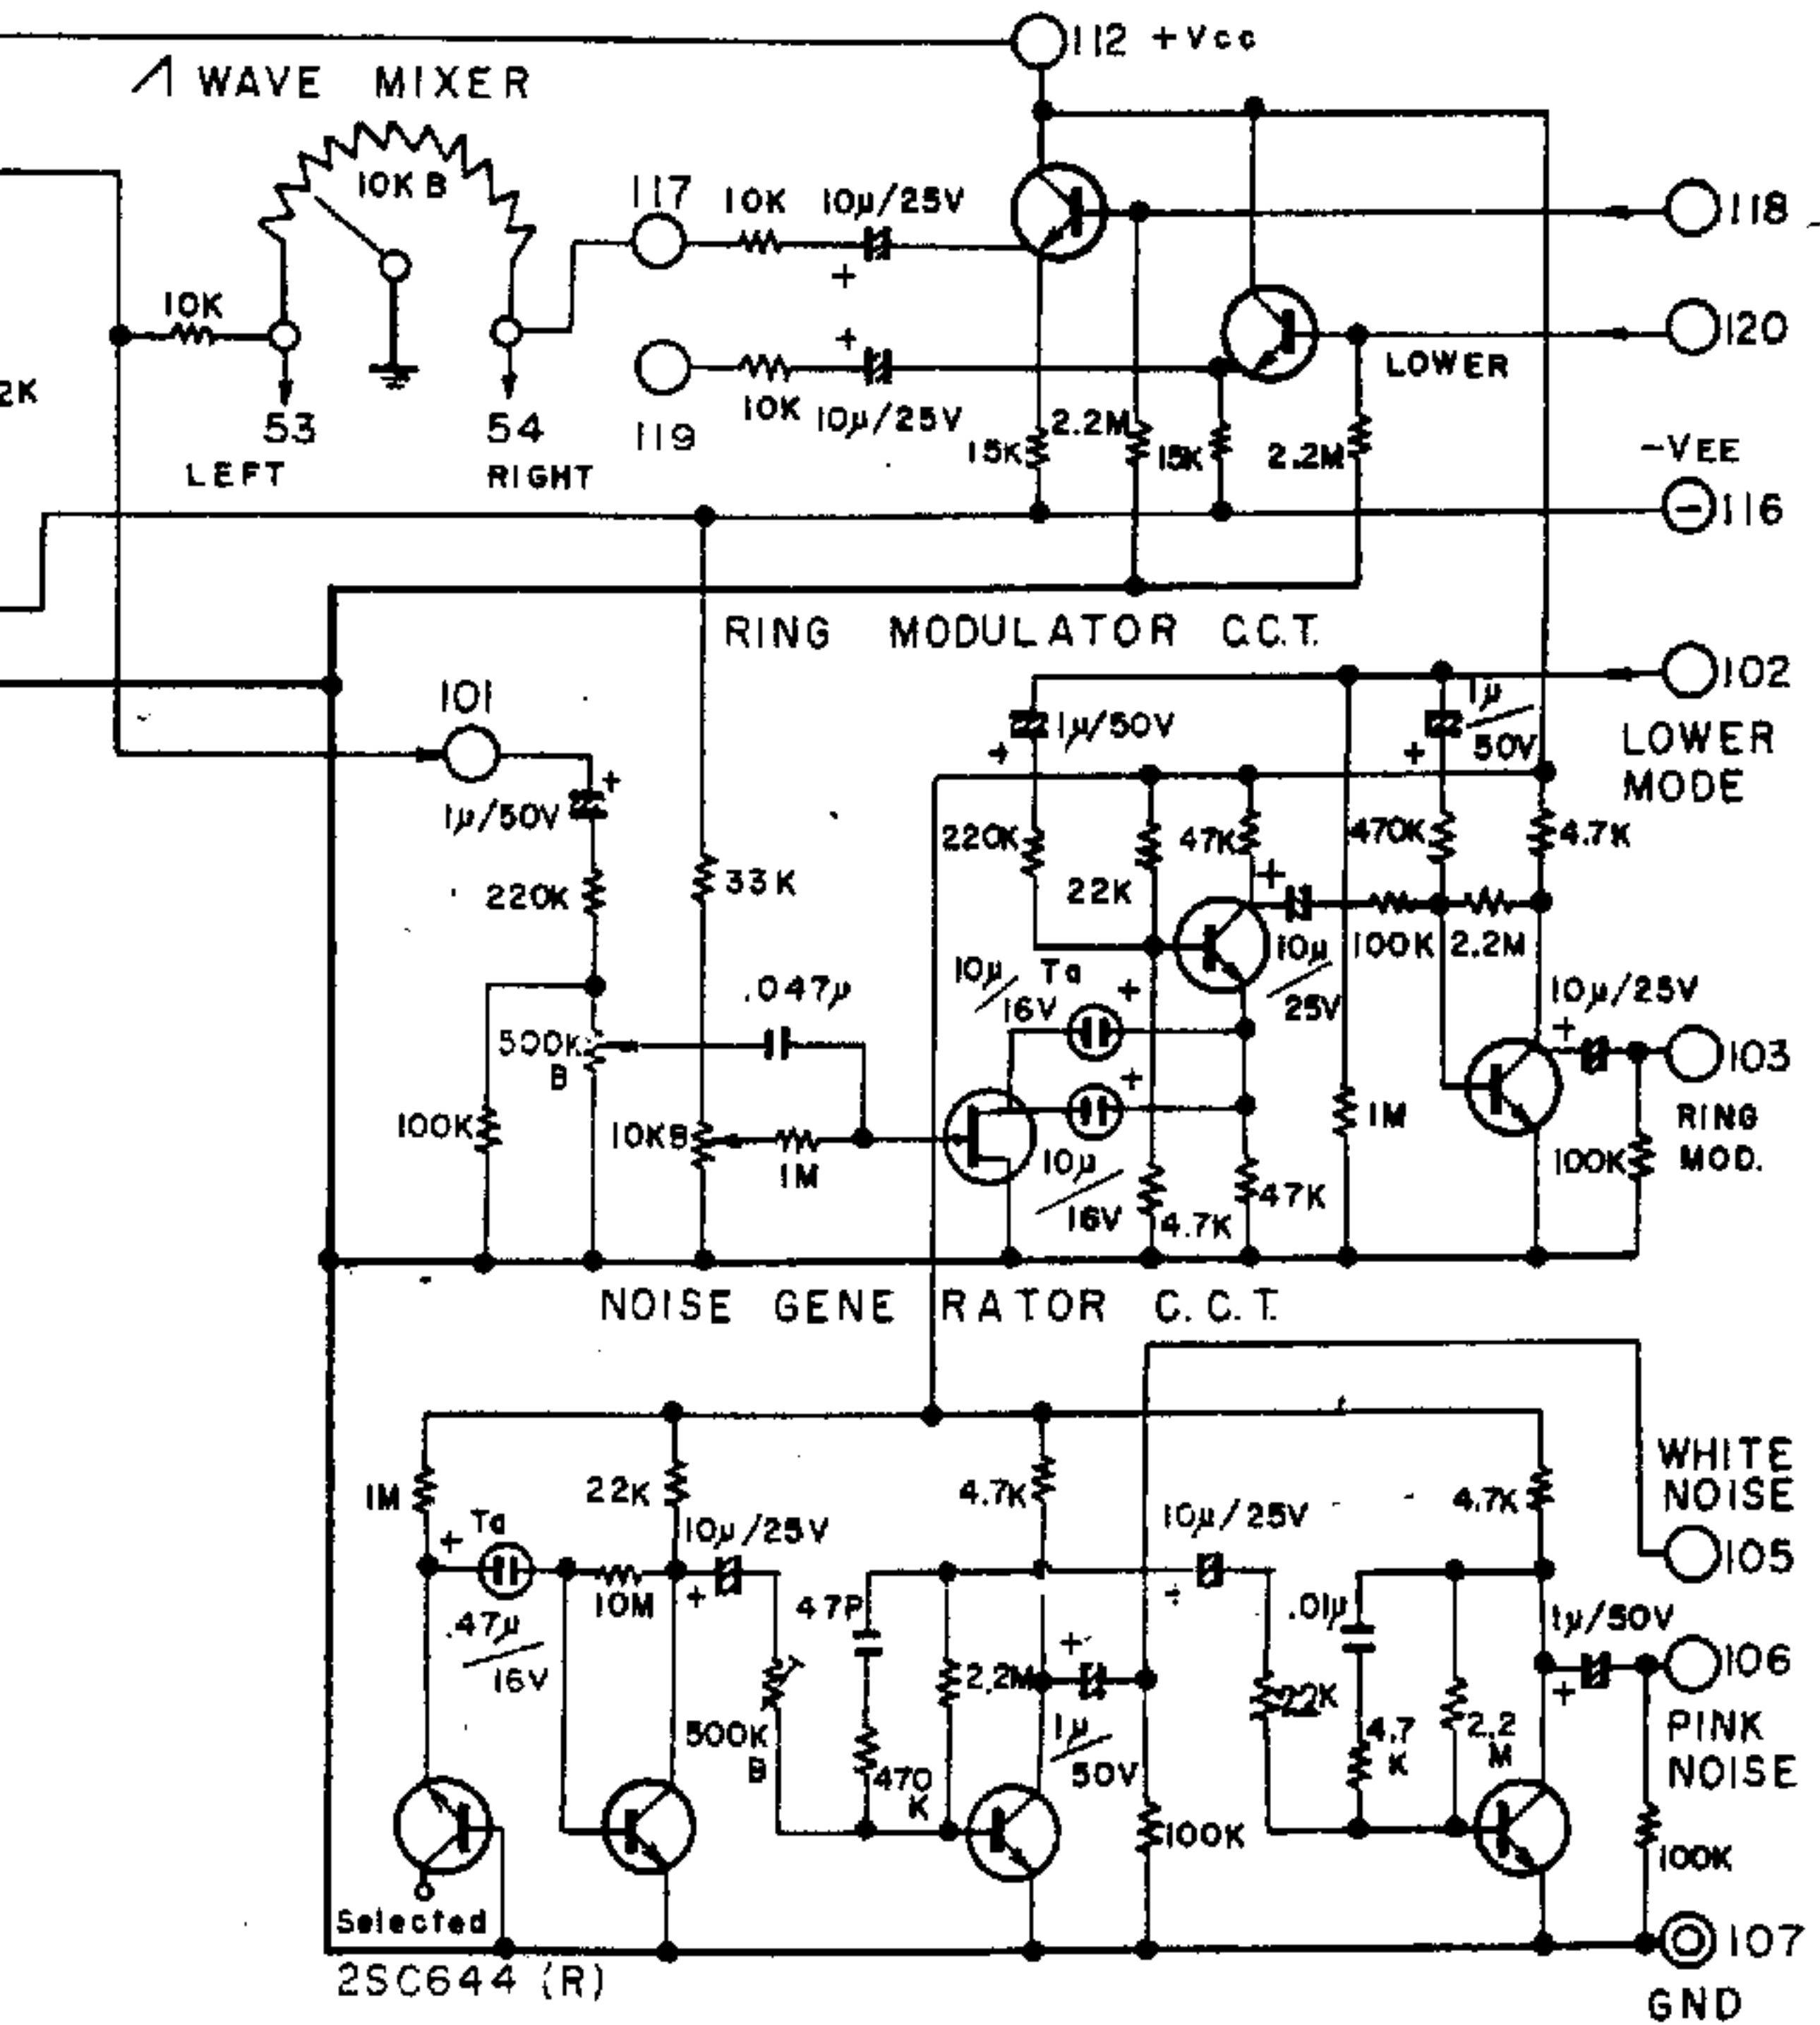

OVER ALL CIRCUIT DIAGRAM KORG 800 DV

ENVELOPE GENERATOR C.C.T TO EXPAND SW. ← 60

KEY BOARD C.C.T

TERMINAL C.C.T

MODE C.C.T

OCTAVE MIXER ROTARY SW.

FROM 103

OCTAVE ROTARY SW.

WAVE MODE
ROTARY SW.

POWER SUPPLY C.C.T

REPEAT MODE
ROTARY SW.

TRIGGER C.C.T