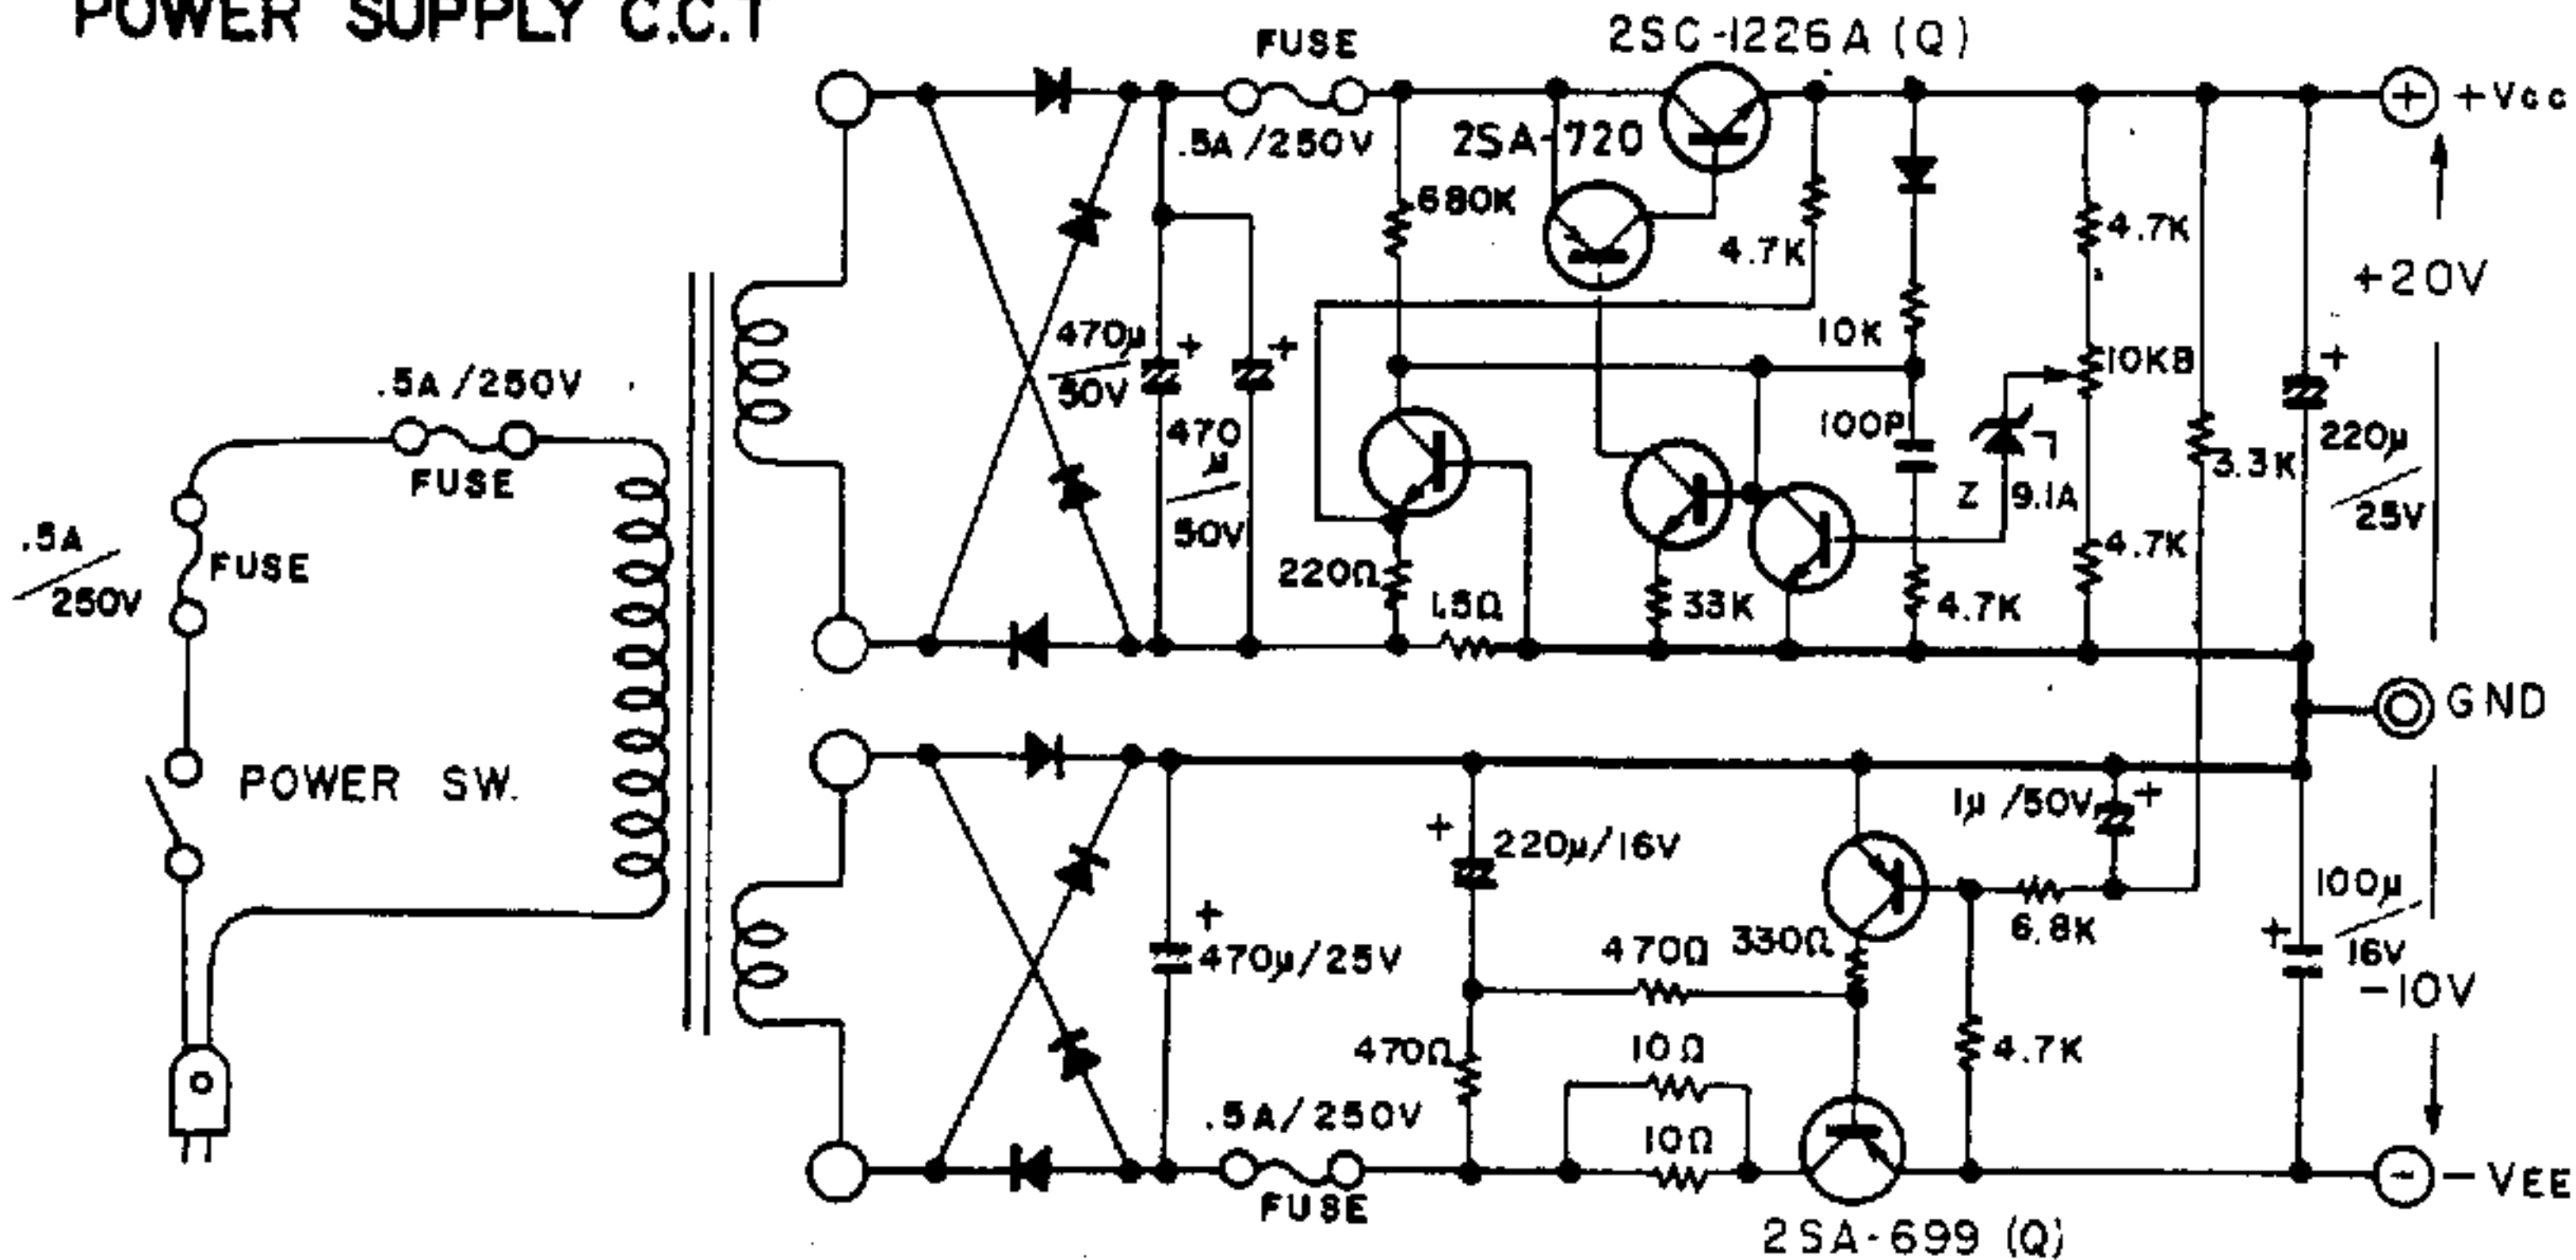

OVER ALL CIRCUIT DIAGRAM KORG 800 DV

ENVELOPE GENERATOR C.C.T TO EXPAND SW. ← 60

KEY BOARD C.C.T

TERMINAL C.C.T

MODE C.C.T

OCTAVE MIXER ROTARY SW.

FROM 103

OCTAVE ROTARY SW.

WAVE MODE
ROTARY SW.

POWER SUPPLY C.C.T

REPEAT MODE
ROTARY SW.

TRIGGER C.C.T