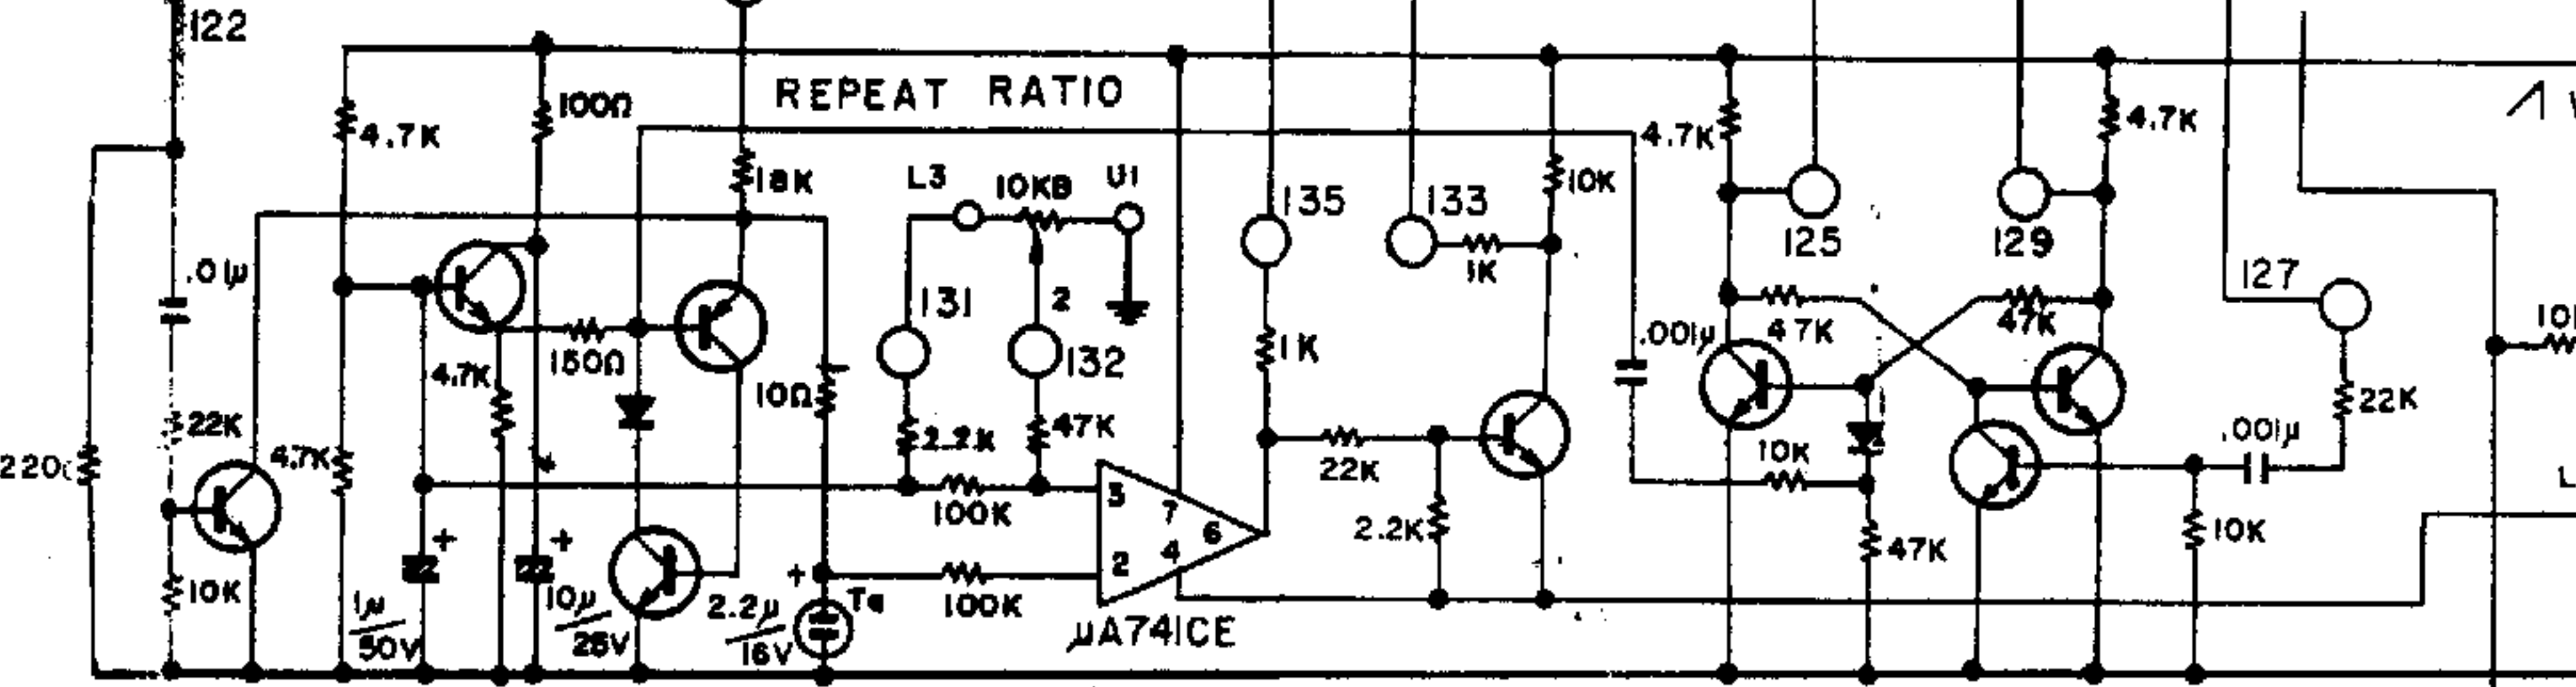

OVER ALL CIRCUIT DIAGRAM KORG 800 DV

ENVELOPE GENERATOR C.C.T TO EXPAND SW. ← 60

KEY BOARD C.C.T

TERMINAL C.C.T

MODE C.C.T

OCTAVE MIXER ROTARY SW.

FROM 103

OCTAVE ROTARY SW.

WAVE MODE
ROTARY SW.

POWER SUPPLY C.C.T

REPEAT MODE
ROTARY SW.

TRIGGER C.C.T