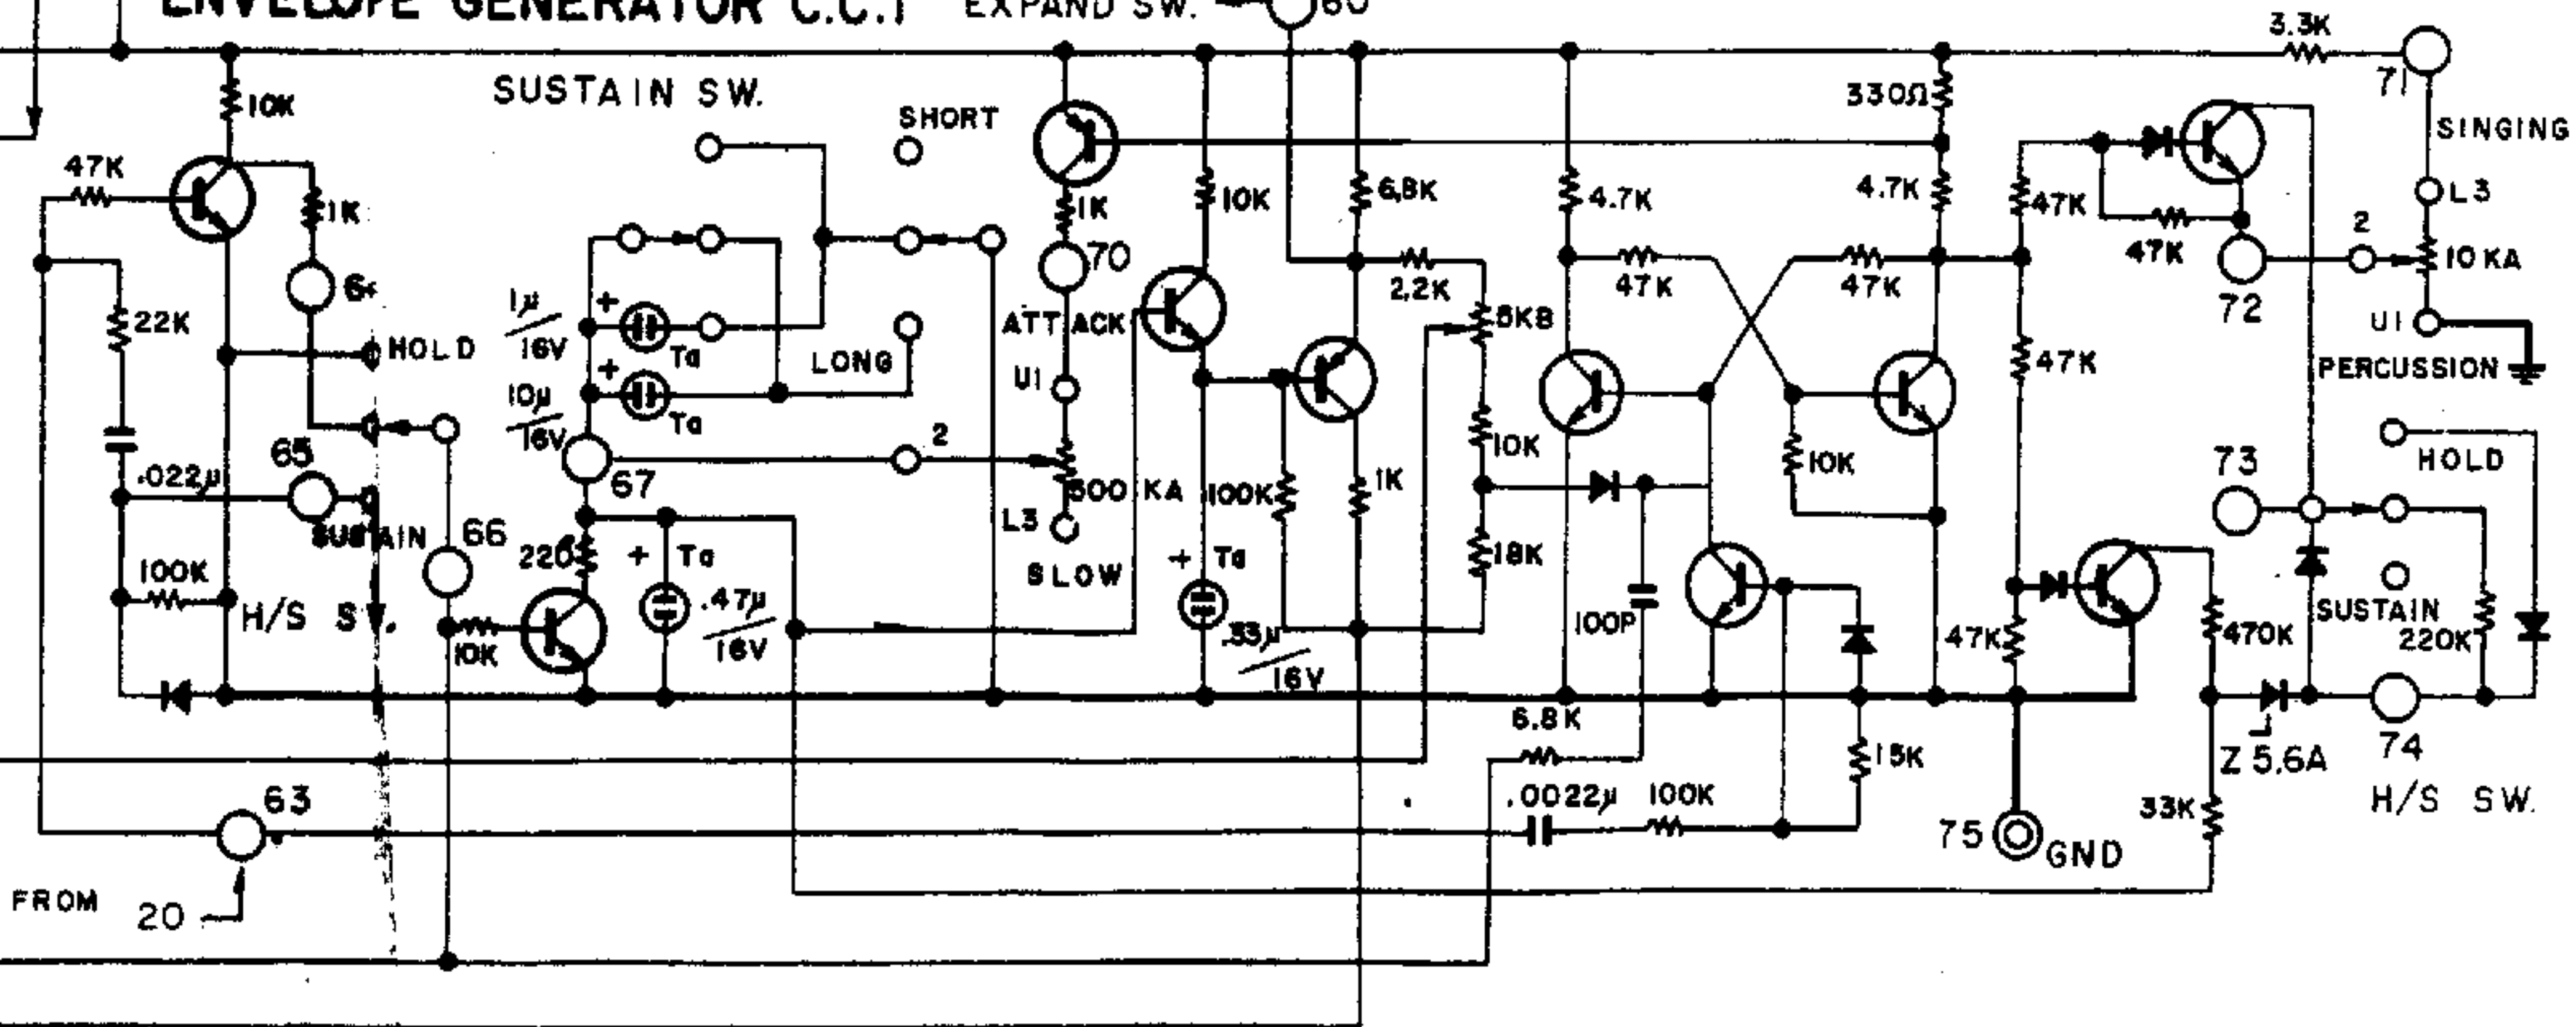

OVER ALL CIRCUIT DIAGRAM KORG 800 DV

ENVELOPE GENERATOR C.C.T TO EXPAND SW. ← 60

KEY BOARD C.C.T

TERMINAL C.C.T

MODE C.C.T

OCTAVE MIXER ROTARY SW.

FROM 103

OCTAVE ROTARY SW.

WAVE MODE
ROTARY SW.

POWER SUPPLY C.C.T

REPEAT MODE
ROTARY SW.

TRIGGER C.C.T