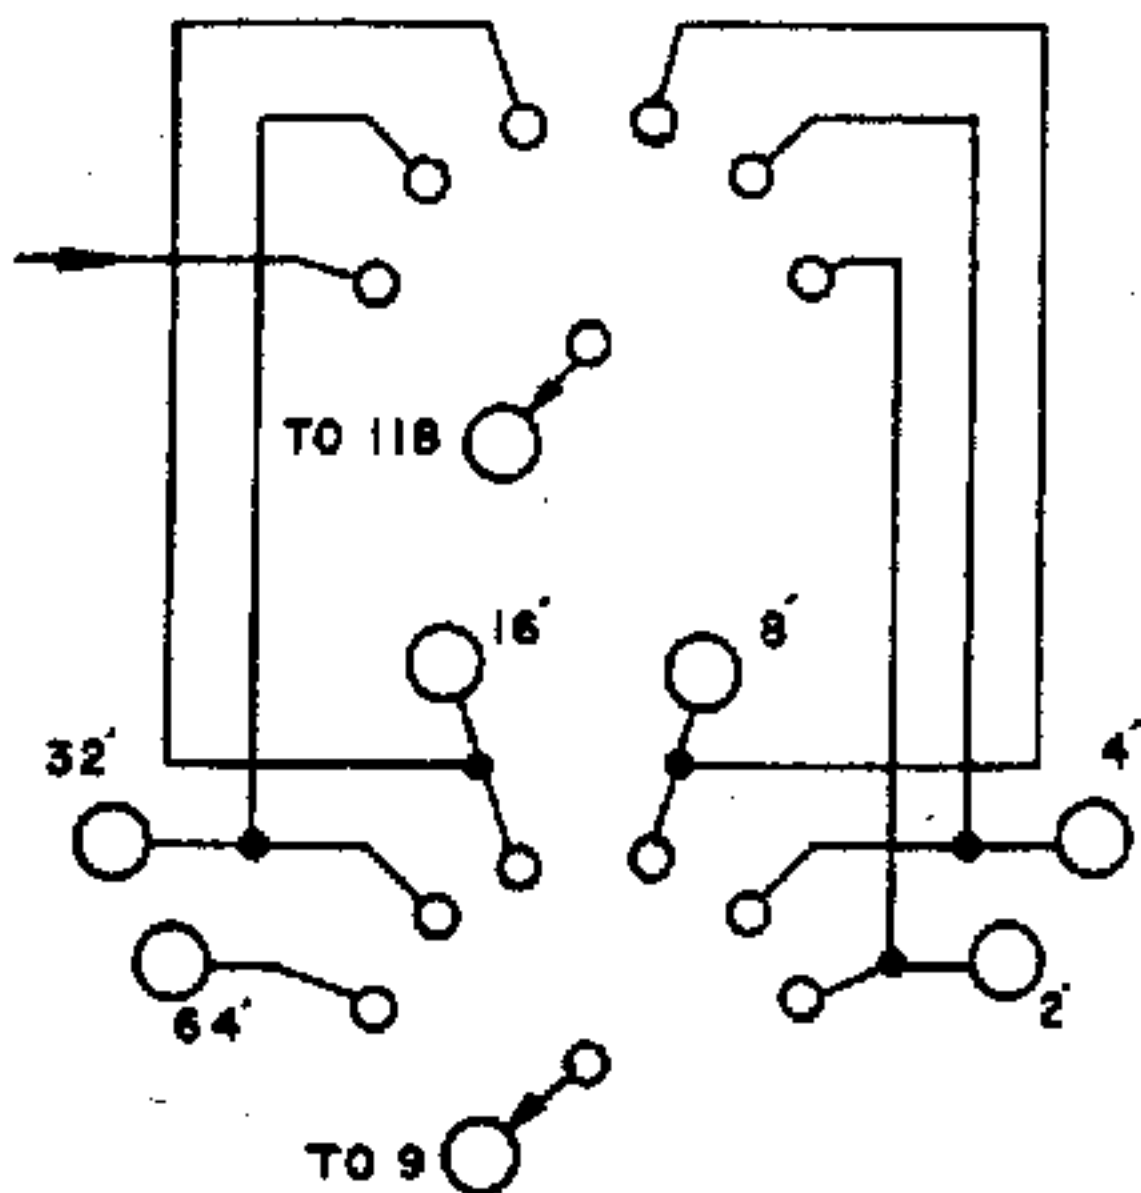

OVER ALL CIRCUIT DIAGRAM KORG 800 DV

ENVELOPE GENERATOR C.C.T TO EXPAND SW. ← 60

KEY BOARD C.C.T

TERMINAL C.C.T

MODE C.C.T

OCTAVE MIXER ROTARY SW.

FROM 103

OCTAVE ROTARY SW.

WAVE MODE
ROTARY SW.

POWER SUPPLY C.C.T

REPEAT MODE
ROTARY SW.

TRIGGER C.C.T