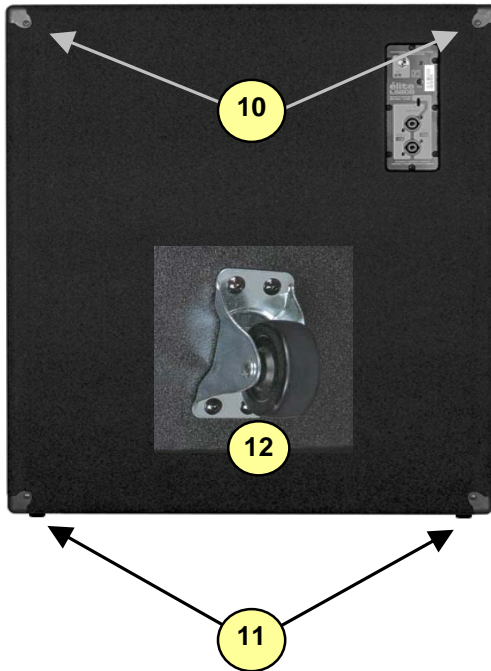

# LS808 élite Subwoofer

#	Part#	Description
<b>Labeled Components</b>		
1	Z605	LS808 GRILL
2	Z606	LS808 GRILL BAR
3	8929	#14X11/4 ALLEN FLHD WOOD SCRW J
4	8259D	"Y" LOGO ELITE SERIES LARGE DOMED
5	8483	ADAPTER, SPEAKER STAND, METAL, BLACK
6	8565	BAR HANDLE ALL METAL
7	8551	BAR HANDLE RIGHT ANGLE TOP LOAD
8	18/029Y4M	18" 8R 800WPGM SPEAKER
9	8569	CORNER. 2 LEGS NO LIP BLACK OXIDE
10	8562	CORNER. 3 LEGS BLACK OXIDE
11	8545	RECESSED RUBBER BUMPER WITH WASHER
12	8579	4000 SERIES RIGID CASTER 822
13	8551	BAR HANDLE RIGHT ANGLE TOP LOAD
14	3924	1/4" JCK PCB MT VERT 2XTIP
15	2419*	5.00 AMP CIRCUIT BREAKER PC MOUNT
16	3424	DPDT SLID SW PCMT H GOLD CONTAC
17	3628	SPKON 4C PCB MT VERT 250TAB GRY
18	8545**	RECESSED RUBBER BUMPER WITH WAS
19		
20		
21		
22		

\* Note: Current model does NOT use a circuit breaker

\*\* Rubber feet used on 'wheeled' version

\*NOTE: Replacement grills and supports are 'Special-Order' and are only available while the model is in production.