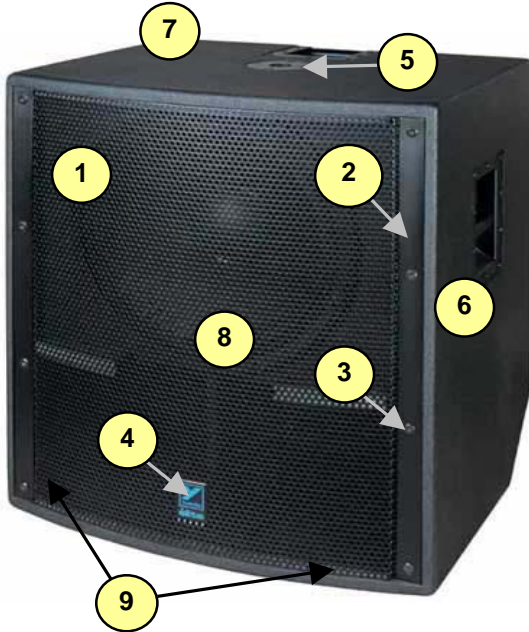

# LS808 élite Subwoofer

#	Part#	Description
<b>Labeled Components</b>		
1	Z605	LS808 GRILL
2	Z606	LS808 GRILL BAR
3	8929	#14X11/4 ALLEN FLHD WOOD SCRW J
4	8259D	"Y" LOGO ELITE SERIES LARGE DOMED
5	8483	ADAPTER, SPEAKER STAND, METAL, BLACK
6	8565	BAR HANDLE ALL METAL
7	8551	BAR HANDLE RIGHT ANGLE TOP LOAD
8	18/029Y4M	18" 8R 800WPGM SPEAKER
9	8569	CORNER. 2 LEGS NO LIP BLACK OXIDE
10	8562	CORNER. 3 LEGS BLACK OXIDE
11	8545	RECESSED RUBBER BUMPER WITH WASHER
12	8579	4000 SERIES RIGID CASTER 822
13	8551	BAR HANDLE RIGHT ANGLE TOP LOAD
14	3924	1/4" JCK PCB MT VERT 2XTIP
15	2419*	5.00 AMP CIRCUIT BREAKER PC MOUNT
16	3424	DPDT SLID SW PCMT H GOLD CONTAC
17	3628	SPKON 4C PCB MT VERT 250TAB GRY
18	8545**	RECESSED RUBBER BUMPER WITH WAS
19		
20		
21		
22		

\* Note: Current model does NOT use a circuit breaker

\*\* Rubber feet used on 'wheeled' version

\*NOTE: Replacement grills and supports are 'Special-Order' and are only available while the model is in production.