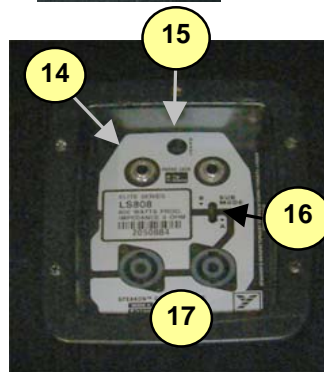

# LS808 élite Subwoofer

#	Part#	Description
<b>Labeled Components</b>		
1	Z605	LS808 GRILL
2	Z606	LS808 GRILL BAR
3	8929	#14X11/4 ALLEN FLHD WOOD SCRW J
4	8259D	"Y" LOGO ELITE SERIES LARGE DOMED
5	8483	ADAPTER, SPEAKER STAND, METAL, BLACK
6	8565	BAR HANDLE ALL METAL
7	8551	BAR HANDLE RIGHT ANGLE TOP LOAD
8	18/029Y4M	18" 8R 800WPGM SPEAKER
9	8569	CORNER. 2 LEGS NO LIP BLACK OXIDE
10	8562	CORNER. 3 LEGS BLACK OXIDE
11	8545	RECESSED RUBBER BUMPER WITH WASHER
12	8579	4000 SERIES RIGID CASTER 822
13	8551	BAR HANDLE RIGHT ANGLE TOP LOAD
14	3924	1/4" JCK PCB MT VERT 2XTIP
15	2419*	5.00 AMP CIRCUIT BREAKER PC MOUNT
16	3424	DPDT SLID SW PCMT H GOLD CONTAC
17	3628	SPKON 4C PCB MT VERT 250TAB GRY
18	8545**	RECESSED RUBBER BUMPER WITH WAS
19		
20		
21		
22		

\* Note: Current model does NOT use a circuit breaker

\*\* Rubber feet used on 'wheeled' version

\*NOTE: Replacement grills and supports are 'Special-Order' and are only available while the model is in production.